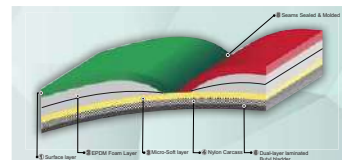

334

DALI II

400649.

PRET: 162,00 LEI

Material: 20% TPU 35% EVA Foam 45% Poly Cotton.

Mărimea: 5, 4, 3.

Superior: Soft Touch 0.2mm TPU With 1.8mm EVA Foam.

Weight: 410 - 450 Grm, 350 - 390 Grm, 280 - 320 Grm.

Circumferință: 68 - 70 cm, 63,5 - 66 cm, 58 - 60 cm.

Vezi ca si supapa: Taiwan Butyl Bladder 80-90 gm + Hi-Tech Butyl Valve. Air-Lock System For Longer Period Air Retention.

Panou cantitate: 32 panouri.

Standard Omologare: Training.

SIZES: 3 - 4 - 5