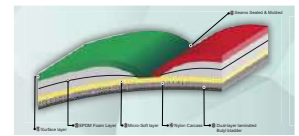

DALI IV

401954.

PRET: 161,00 LEI

Material: TPU 10%, EVA 8%, Cauciuc 40%, Poliester 32%, Bumbac 10%.

Mărimea: 5, 4, 3.

Weight: 410 - 450 Grm, 350 - 390 Grm, 280 - 320 Grm.

Presiune: 0.8 Bar.

Circumferință: 68 - 70 cm, 63,5 - 66 cm, 58 - 60 cm.

Deformare: 4.0 mm.

Vezi ca si supapa: Cauciuc.

Panou cantitate: 28 panouri.

Standard Omologare: FIFA Basic.

Asamblare: Cusut manual.

PACK 12

SIZES: 3 - 4 - 5

067

211

216

219

221

DALI III

401412.

PRET: 162,00 LEI

Material: 20% TPU 35% EVA Foam 45% Poly Cotton.

Mărimea: 5, 4, 3.

Superior: Soft Touch 0.2mm TPU With 1.8mm EVA Foam.

Weight: 410 - 450 Grm, 350 - 390 Grm, 280 - 320 Grm.

Circumferință: 68 - 70 cm, 63,5 - 66 cm, 58 - 60 cm.

Vezi ca si supapa: Taiwan Butyl Bladder 80-90 gm + Hi-Tech Butyl Valve. Air-Lock System For Longer Period Air Retention.

Panou cantitate: 32 panouri.

Standard Omologare: Training.

PACK 12

SIZES: 3 - 4 - 5

206

920

047

216

334

DALI II

400649.

PRET: 162,00 LEI

Material: 20% TPU 35% EVA Foam 45% Poly Cotton.

Mărimea: 5, 4, 3.

Superior: Soft Touch 0.2mm TPU With 1.8mm EVA Foam.

Weight: 410 - 450 Grm, 350 - 390 Grm, 280 - 320 Grm.

Circumferință: 68 - 70 cm, 63,5 - 66 cm, 58 - 60 cm.

Vezi ca si supapa: Taiwan Butyl Bladder 80-90 gm + Hi-Tech Butyl Valve. Air-Lock System For Longer Period Air Retention.

Panou cantitate: 32 panouri.

Standard Omologare: Training.

SIZES: 3 - 4 - 5

061

203

211

497

214

216

PACK 12